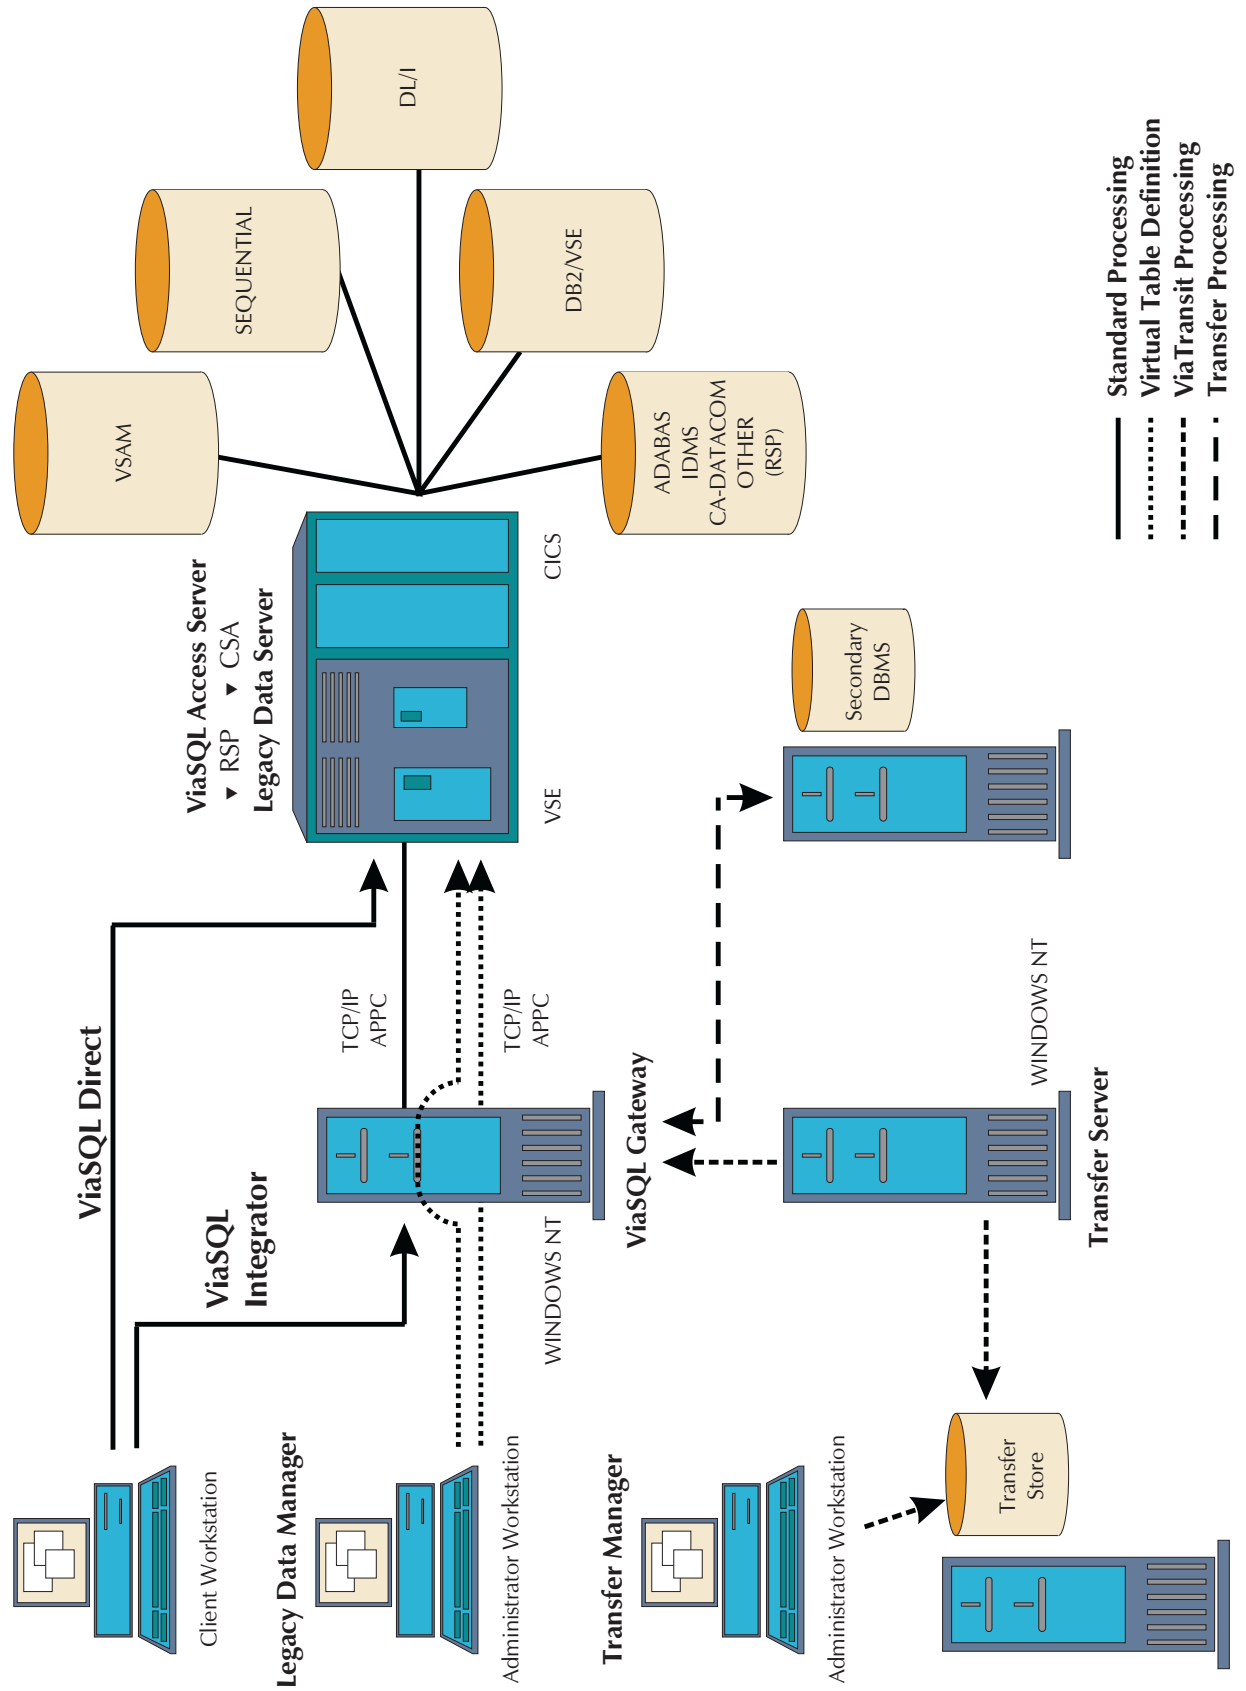

## ViaSQL Integrator and ViaSQL Direct for VSE

### Functions and Components

Function	ViaSQL Product	ViaSQL and ViaTransit Components Required			
		VSE Platform	Server Platform	Administrator Workstation	Client Workstation
Dynamic SQL access to DB2/VSE	ViaSQL Direct	▼ ViaSQL Access Server			▼ ViaSQL Direct ODBC Driver
	ViaSQL Integrator	▼ ViaSQL Access Server	▼ ViaSQL Gateway		▼ Open Client ▼ Viaserv ODBC Driver (optional)
Dynamic SQL access to VSAM or sequential data	ViaSQL Direct	▼ ViaSQL Access Server ▼ Legacy Data Server		▼ Legacy Data Manager	▼ ViaSQL Direct ODBC Driver
	ViaSQL Integrator	▼ ViaSQL Access Server ▼ Legacy Data Server	▼ ViaSQL Gateway	▼ Legacy Data Manager	▼ Open Client ▼ Viaserv ODBC Driver (optional)
Dynamic SQL access to DL/I	ViaSQL Direct	▼ ViaSQL Access Server ▼ Legacy Data Server ▼ DL/I Interface		▼ Legacy Data Manager	▼ ViaSQL Direct ODBC Driver
	ViaSQL Integrator	▼ ViaSQL Access Server ▼ Legacy Data Server ▼ DL/I Interface	▼ ViaSQL Gateway	▼ Legacy Data Manager	▼ Open Client ▼ Viaserv ODBC Driver (optional)
Programmatic access (RSP) to all VSE data sources	ViaSQL Direct	▼ ViaSQL Access Server			▼ ViaSQL Direct ODBC Driver
	ViaSQL Integrator	▼ ViaSQL Access Server	▼ ViaSQL Gateway		▼ Open Client ▼ Viaserv ODBC Driver (optional)
Transfer	ViaSQL Integrator	▼ ViaSQL Access Server	▼ ViaSQL Gateway		
Automated transfer preparation and execution	ViaSQL Integrator	▼ ViaSQL Access Server	▼ ViaSQL Gateway ▼ ViaTransit Transfer Server	▼ ViaTransit Transfer Manager	
VSE client access (CSA) to LAN applications	ViaSQL Integrator	▼ ViaSQL Access Server	▼ ViaSQL CSA Server		